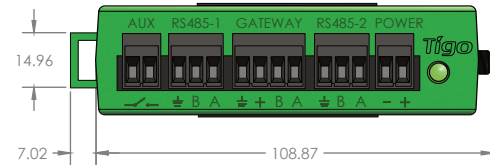

CCA Kits

Data logger/gateway, Tigo Access Point (TAP), power supply, and outdoor enclosure options

The Cloud Connect Advanced (CCA) is a compact, powerful data logging and communications gateway that powers the monitoring and safety capabilities of Tigo TS4 module level power electronics (MLPE). CCA Kit options provide all the components needed for communicating between inverters, TAPs, TS4s, and the Tigo Energy Intelligence platform.

CCA

- Collects data from up to 900 TS4s via up to seven TAPs
- Connects to wired and wireless networks
- Includes a multifunction LED status indicator
- Configured and commissioned with the Tigo Energy Intelligence (EI) app
- Monitors 3rd-party devices via Modbus

TAP

- Collects data from up to 300 TS4s
- Wireless mesh communication
- Scalable architecture
- Mounts easily on module frames without tools

Power Supplies/Outdoor Enclosure

- Outlet and DIN rail power-supply options
- Compact, DIN rail design
- IP67, NEMA 4 rated enclosure

Specifications

CCA	
Operating temperature range	-20 – 85°C (-4 – 185°F)
Maximum altitude	3000m (9840ft)
Cooling	Natural convection
Input voltage	10 – 25V _{DC}
Power consumption (up to 7 TAPs)	3 – 15W
Dimensions (W/D/H)	31 x 115.5 x 71.5mm (1.2 x 4.5 x 2.8in)
Weight	126g (.44lbs)
TAP	
Operating temperature range	-20 – 85°C (-4 – 185°F)
Environmental rating	IP68/NEMA 4X
Power Supplies/Outdoor Enclosure	
Operating temperature range	-20 – 70°C (-4 – 185°F)
Input voltage	50/60Hz, 100 – 240V _{DC}
Dimensions (W/D/H)	203 x 115 x 278.4mm (8 x 4.5 x 11in)
Weight (w/CCA and power supply)	1.1kg (2.4lbs)
Environmental rating	IP67/NEMA 4X