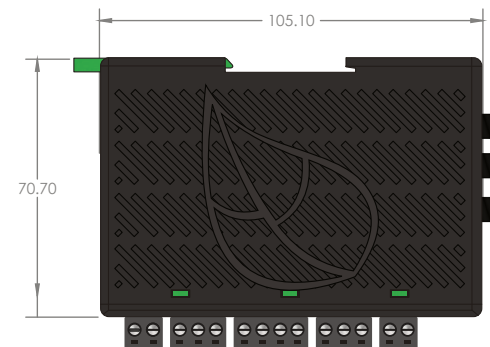

CCA Kits

Data logger/gateway, Tigo Access Point (TAP), power supply, and outdoor enclosure options

The Cloud Connect Advanced (CCA) is a compact, powerful data logging and communications gateway that powers the monitoring and safety capabilities of Tigo TS4 module level power electronics (MLPE). CCA Kit options provide all the components needed for communicating between inverters, TAPs, TS4s, and the Tigo Energy Intelligence platform.

CCA

- Collects data from up to 900 TS4s via up to seven TAPs
- Connects to wired and wireless networks
- Includes a multifunction LED status indicator
- Configured and commissioned with the Tigo Energy Intelligence (EI) app
- Monitors 3rd-party devices via Modbus

TAP

- Collects data from up to 300 TS4s
- Wireless mesh communication
- Scalable architecture
- Mounts easily on module frames without tools

Power Supplies/Outdoor Enclosure

- Outlet and DIN rail power-supply options
- Compact, DIN rail design
- IP67, NEMA 4 rated enclosure

Specifications

CCA	
Operating temperature range	-20 – 85°C (-4 – 185°F)
Maximum altitude	3000m (9840ft)
Cooling	Natural convection
Input voltage	10 – 25V _{DC}
Power consumption (up to 7 TAPs)	3 – 15W
Dimensions (W/D/H)	31 x 115.5 x 71.5mm (1.2 x 4.5 x 2.8in)
Weight	126g (.44lbs)
TAP	
Operating temperature range	-20 – 85°C (-4 – 185°F)
Environmental rating	IP68/NEMA 4X
Power Supplies/Outdoor Enclosure	
Operating temperature range	-20 – 70°C (-4 – 185°F)
Input voltage	50/60Hz, 100 – 240V _{DC}
Dimensions (W/D/H)	203 x 115 x 278.4mm (8 x 4.5 x 11in)
Weight (w/CCA and power supply)	1.1kg (2.4lbs)
Environmental rating	IP67/NEMA 4X