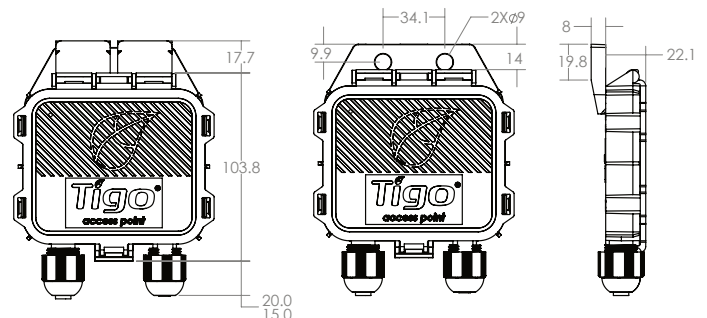

CCA Kits

Data logger/gateway, Tigo Access Point (TAP), power supply, and outdoor enclosure options

The Cloud Connect Advanced (CCA) is a compact, powerful data logging and communications gateway that powers the monitoring and safety capabilities of Tigo TS4 module level power electronics (MLPE). CCA Kit options provide all the components needed for communicating between inverters, TAPs, TS4s, and the Tigo Energy Intelligence platform.

CCA

- Collects data from up to 900 TS4s via up to seven TAPs
- Connects to wired and wireless networks
- Includes a multifunction LED status indicator
- Configured and commissioned with the Tigo Energy Intelligence (EI) app
- Monitors 3rd-party devices via Modbus

TAP

- Collects data from up to 300 TS4s
- Wireless mesh communication
- Scalable architecture
- Mounts easily on module frames without tools

Power Supplies/Outdoor Enclosure

- Outlet and DIN rail power-supply options
- Compact, DIN rail design
- IP67, NEMA 4 rated enclosure

Specifications

CCA	
Operating temperature range	-20 – 85°C (-4 – 185°F)
Maximum altitude	3000m (9840ft)
Cooling	Natural convection
Input voltage	10 – 25V _{DC}
Power consumption (up to 7 TAPs)	3 – 15W
Dimensions (W/D/H)	31 x 115.5 x 71.5mm (1.2 x 4.5 x 2.8in)
Weight	126g (.44lbs)
TAP	
Operating temperature range	-20 – 85°C (-4 – 185°F)
Environmental rating	IP68/NEMA 4X
Power Supplies/Outdoor Enclosure	
Operating temperature range	-20 – 70°C (-4 – 185°F)
Input voltage	50/60Hz, 100 – 240V _{DC}
Dimensions (W/D/H)	203 x 115 x 278.4mm (8 x 4.5 x 11in)
Weight (w/CCA and power supply)	1.1kg (2.4lbs)
Environmental rating	IP67/NEMA 4X