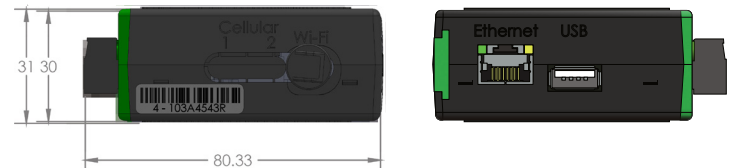

CCA Kits

Data logger/gateway, Tigo Access Point (TAP), power supply, and outdoor enclosure options

The Cloud Connect Advanced (CCA) is a compact, powerful data logging and communications gateway that powers the monitoring and safety capabilities of Tigo TS4 module level power electronics (MLPE). CCA Kit options provide all the components needed for communicating between inverters, TAPs, TS4s, and the Tigo Energy Intelligence platform.

CCA

- Collects data from up to 900 TS4s via up to seven TAPs
- Connects to wired and wireless networks
- Includes a multifunction LED status indicator
- Configured and commissioned with the Tigo Energy Intelligence (EI) app
- Monitors 3rd-party devices via Modbus

TAP

- Collects data from up to 300 TS4s
- Wireless mesh communication
- Scalable architecture
- Mounts easily on module frames without tools

Power Supplies/Outdoor Enclosure

- Outlet and DIN rail power-supply options
- Compact, DIN rail design
- IP67, NEMA 4 rated enclosure

Specifications

CCA	
Operating temperature range	-20 – 85°C (-4 – 185°F)
Maximum altitude	3000m (9840ft)
Cooling	Natural convection
Input voltage	10 – 25V _{DC}
Power consumption (up to 7 TAPs)	3 – 15W
Dimensions (W/D/H)	31 x 115.5 x 71.5mm (1.2 x 4.5 x 2.8in)
Weight	126g (.44lbs)
TAP	
Operating temperature range	-20 – 85°C (-4 – 185°F)
Environmental rating	IP68/NEMA 4X
Power Supplies/Outdoor Enclosure	
Operating temperature range	-20 – 70°C (-4 – 185°F)
Input voltage	50/60Hz, 100 – 240V _{DC}
Dimensions (W/D/H)	203 x 115 x 278.4mm (8 x 4.5 x 11in)
Weight (w/CCA and power supply)	1.1kg (2.4lbs)
Environmental rating	IP67/NEMA 4X